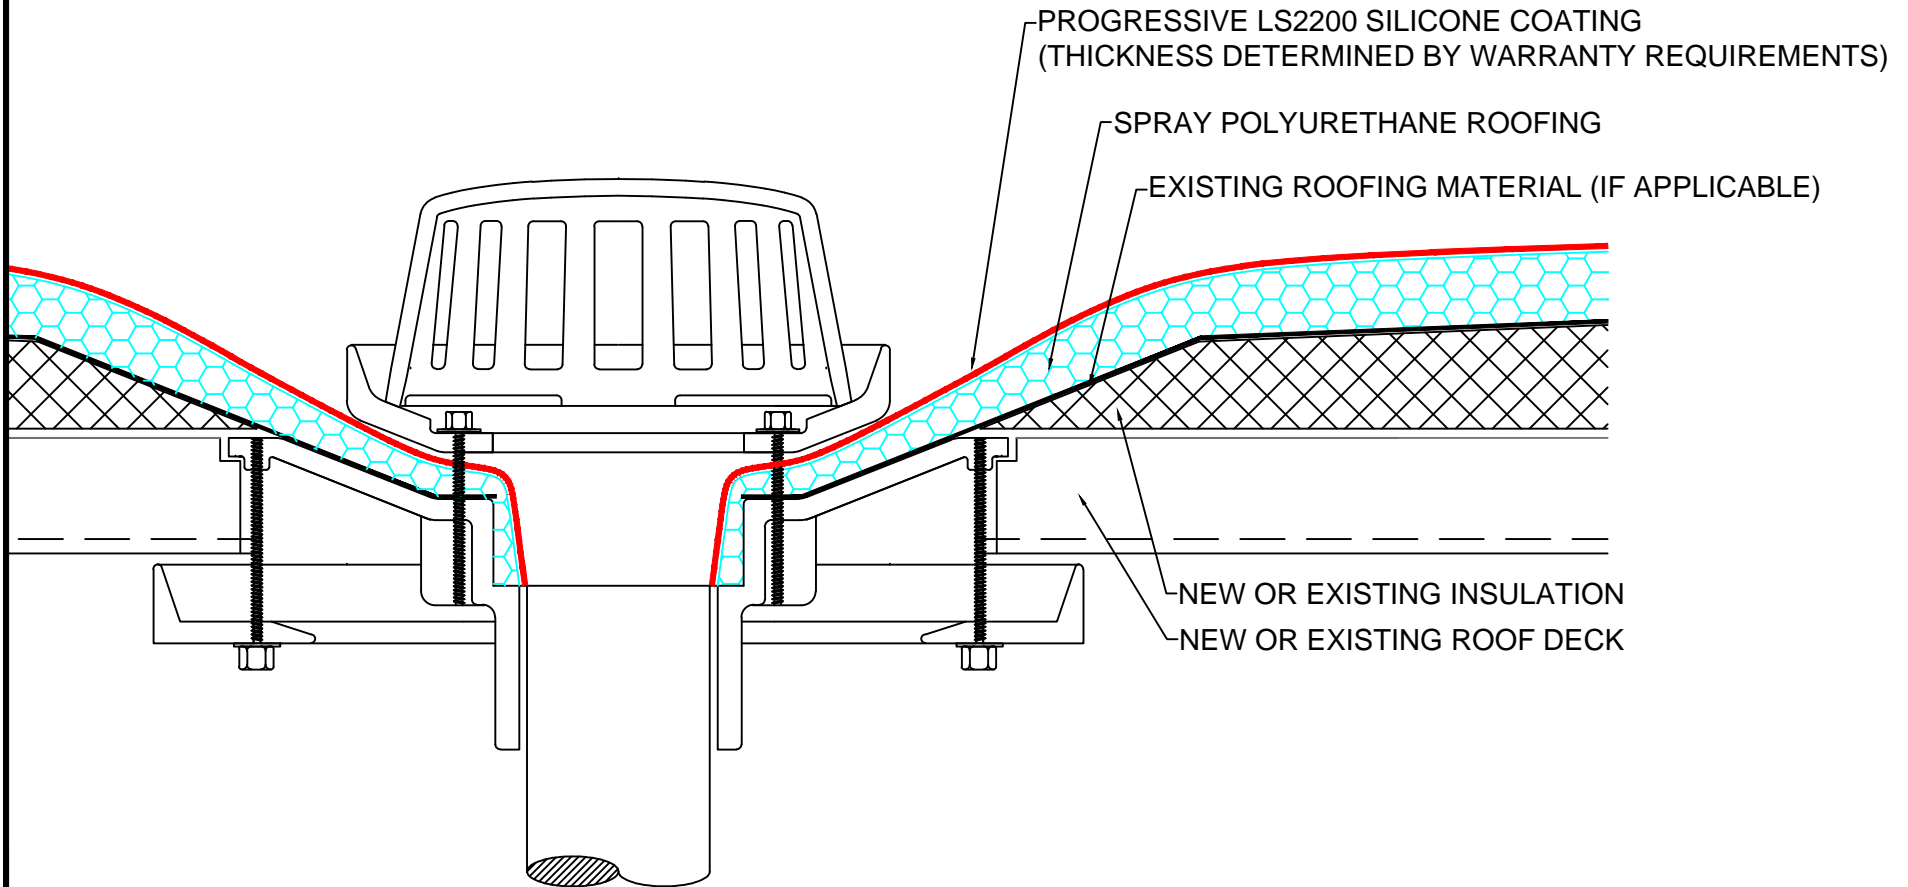

SPRAY FOAM / SILICONE ROOF SYSTEM

Detail: Roof Drain Detail

Scale: Not To Scale

540 Central Court
New Albany, IN 47150
812-944-7803 phone
812-944-7804 fax