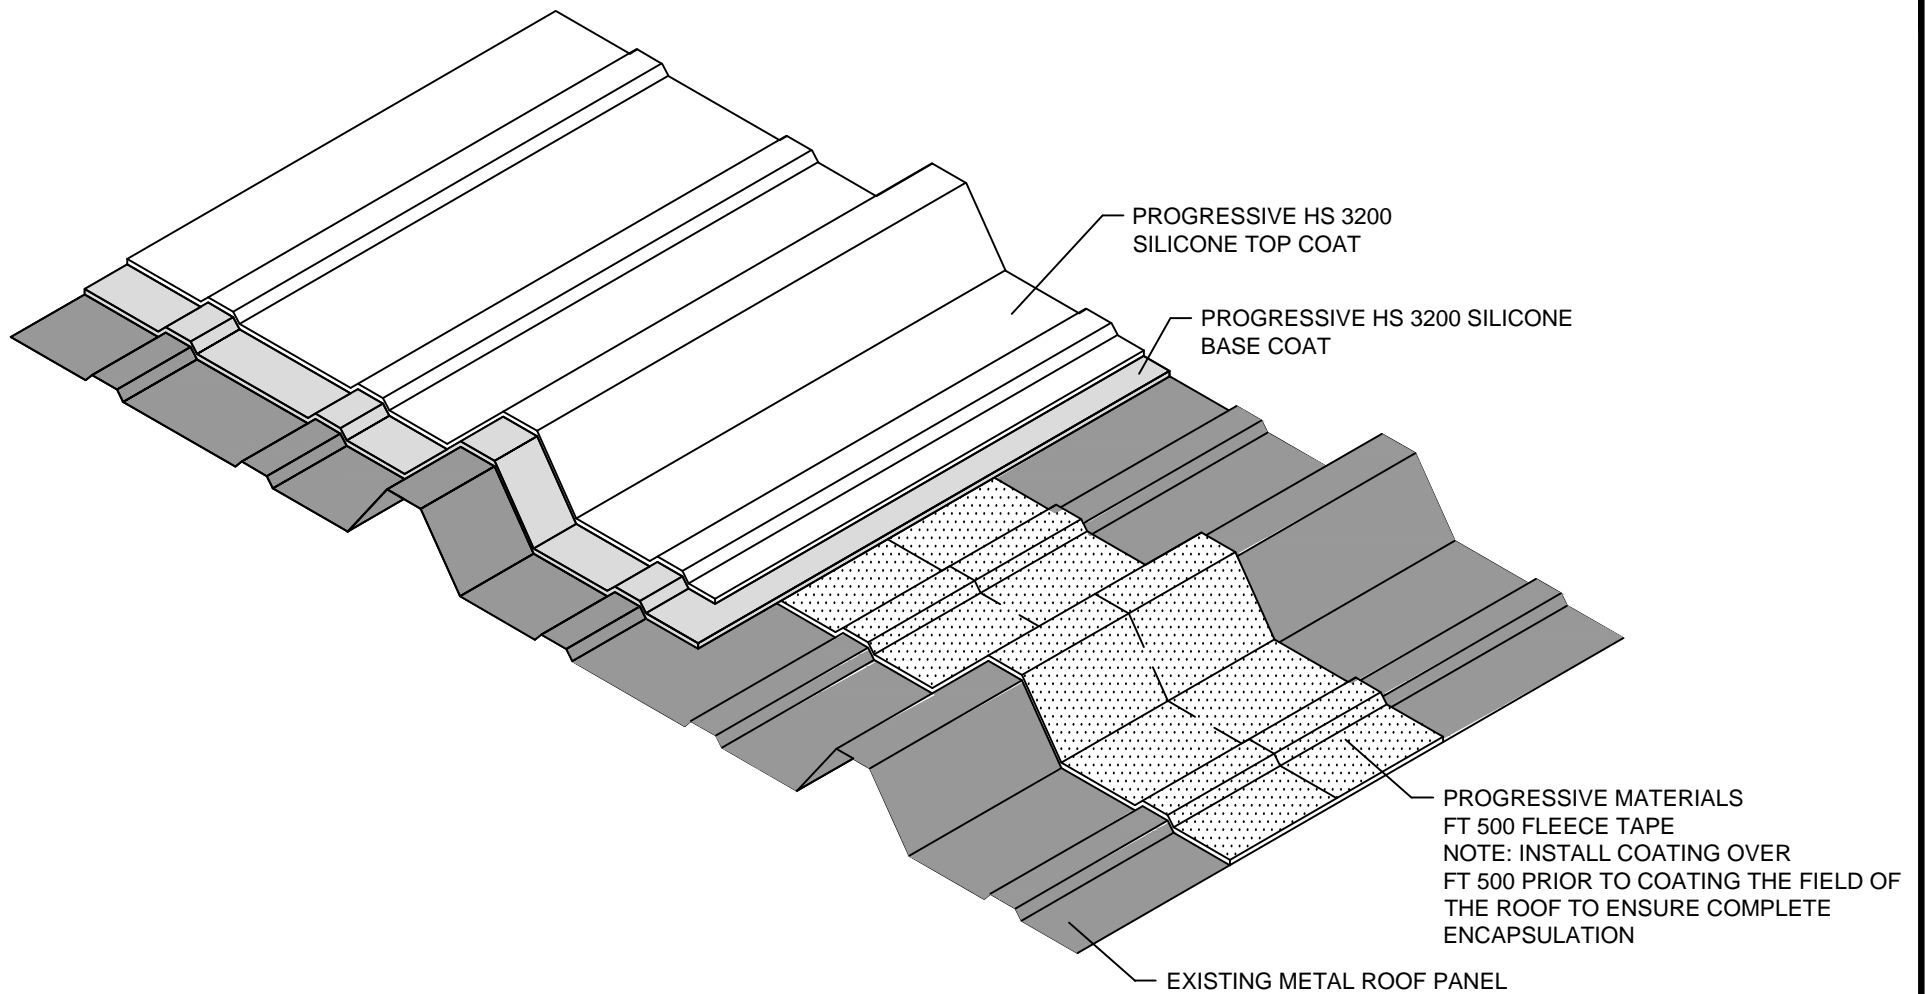

# SILICONE RCR SYSTEM

## EXISTING METAL ROOF PANEL

Detail: Endlap Detail

Scale: Not To Scale

540 Central Court  
New Albany, IN 47150  
812-944-7803 phone  
812-944-7804 fax