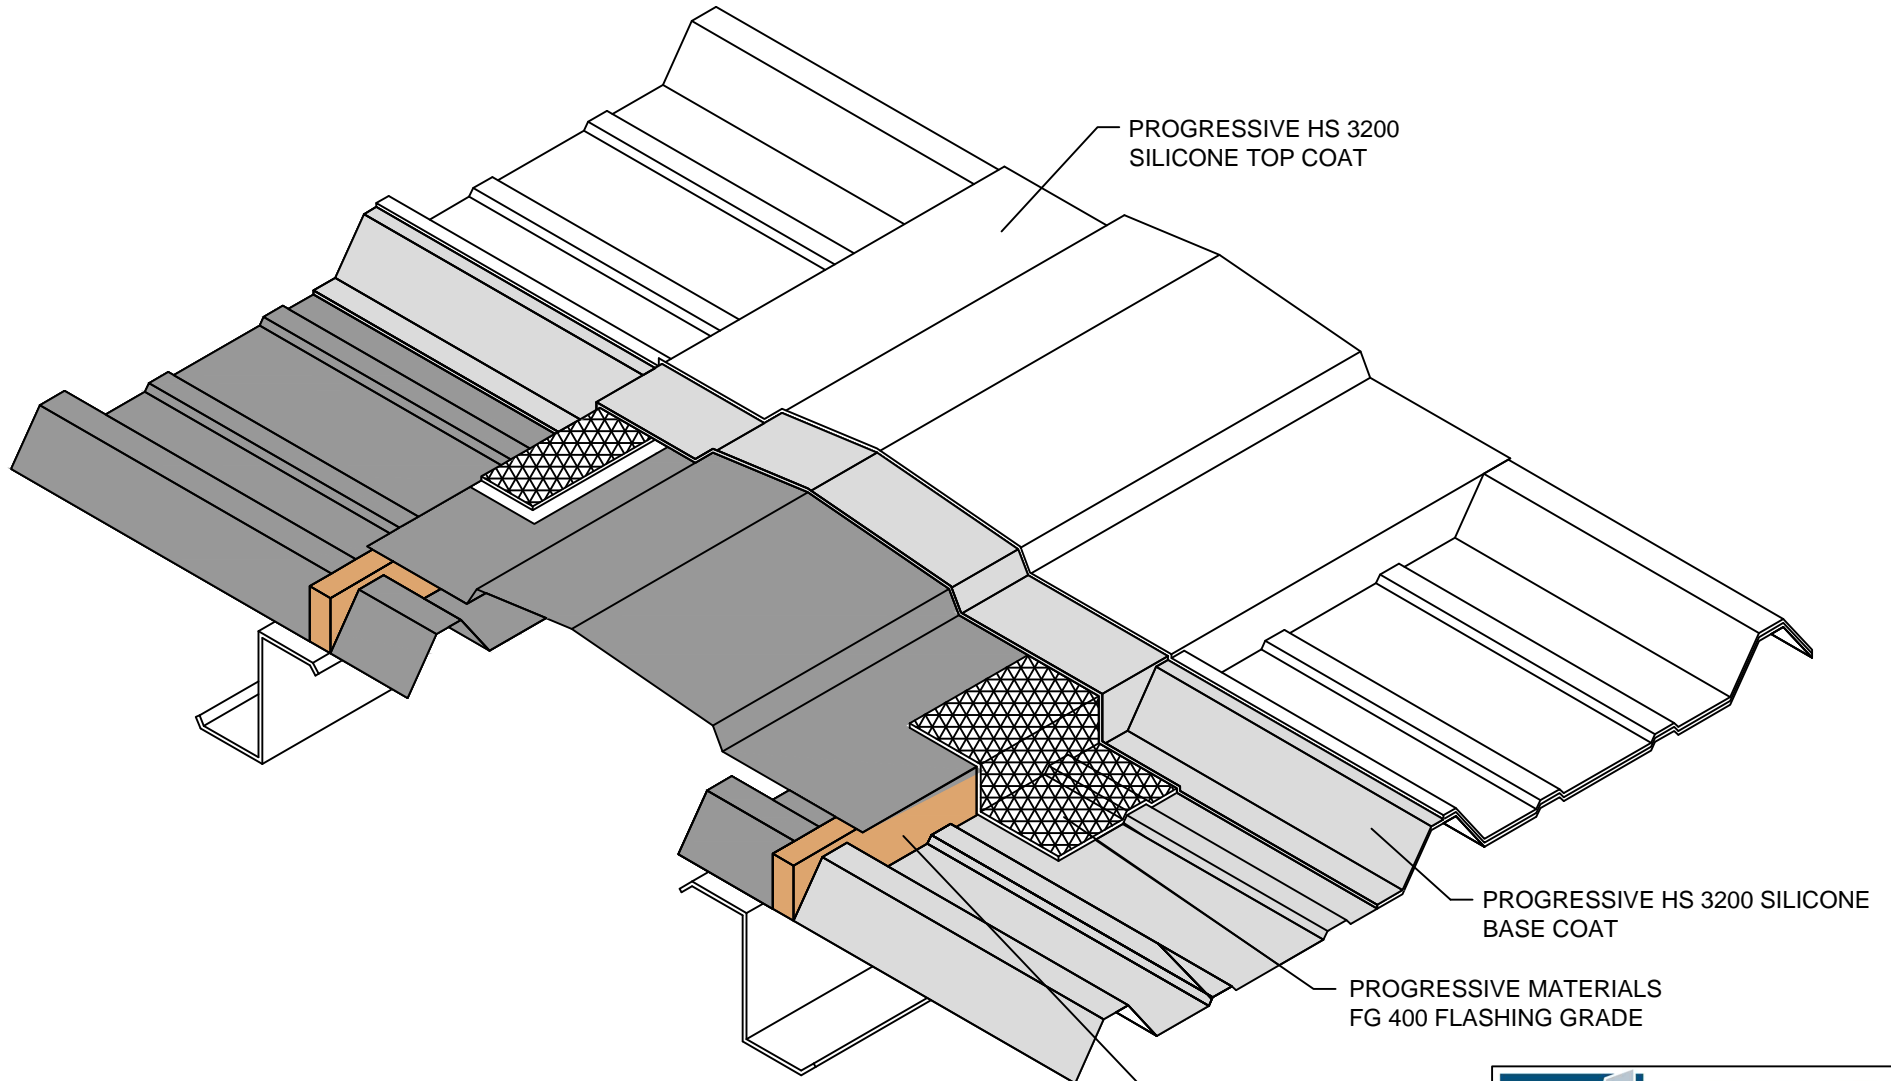

SILICONE RCR SYSTEM

EXISTING METAL ROOF PANEL

Detail: Raised Ridge Detail

Scale: Not To Scale

540 Central Court
New Albany, IN 47150
812-944-7803 phone
812-944-7804 fax