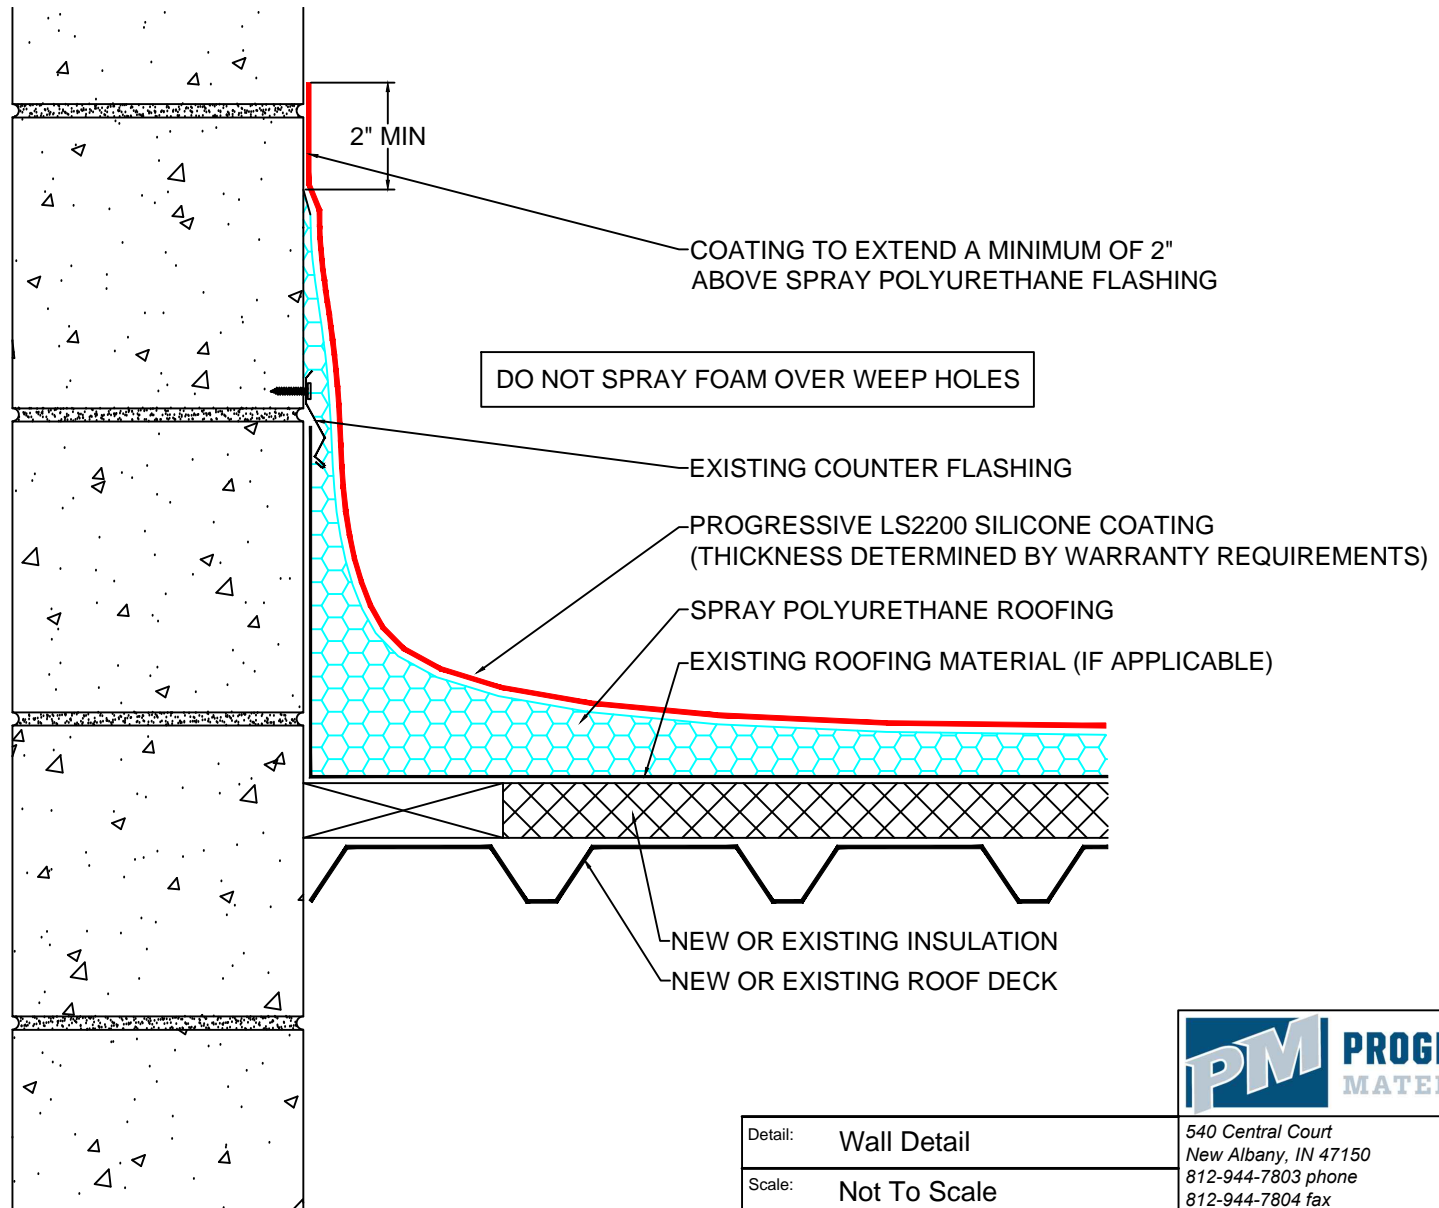

SPRAY FOAM / SILICONE ROOF SYSTEM

Detail: Wall Detail
Scale: Not To Scale

540 Central Court
New Albany, IN 47150
812-944-7803 phone
812-944-7804 fax