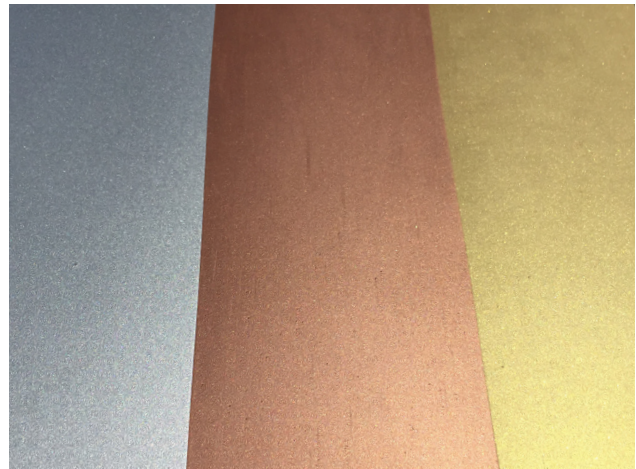

Familiar Coating Performance

The new Premium Metallic Silicone Roof Coatings offer the same benefits as our HS 3200 series because they work in conjunction with the other coatings. In terms of performance, the metallic coatings are essentially identical to our standard Roof Coating Restoration (RCR) system. Specifically, this system:

- Adheres to nearly any roof surface without a primer
- Is highly reflective, saves energy costs
- Is renewable in 10-20 years
- Eliminates the need for roof tear-off